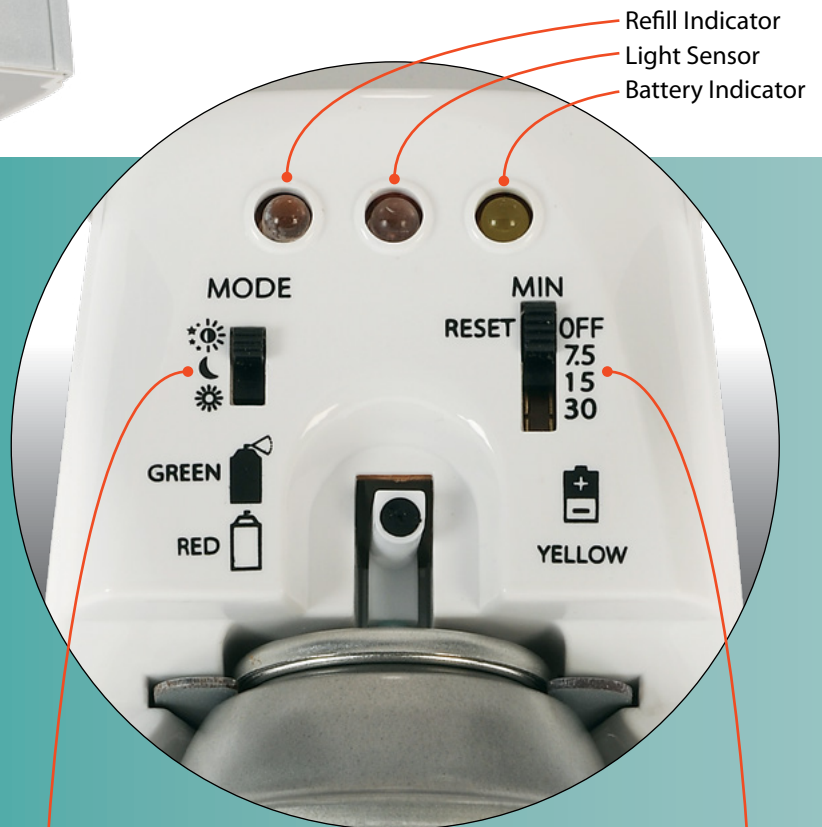

### Features & Benefits

- New, sleek design
- Simplified user interface allows for easy and flexible programming
- Uses 2 AA Batteries (1 Year Life) or 4 AA Batteries (2 Year Life)
- Designed to meter an exact amount of odor control based on settings
- Innovative light sensing technology ensures that dispenser operates only when needed
- Unique magnetic lock ensures secure and continuous fragrancing

### Mode Switch

- All Day
- Spray with No Lights On (Night)
- Sprays with Lights On (Day)