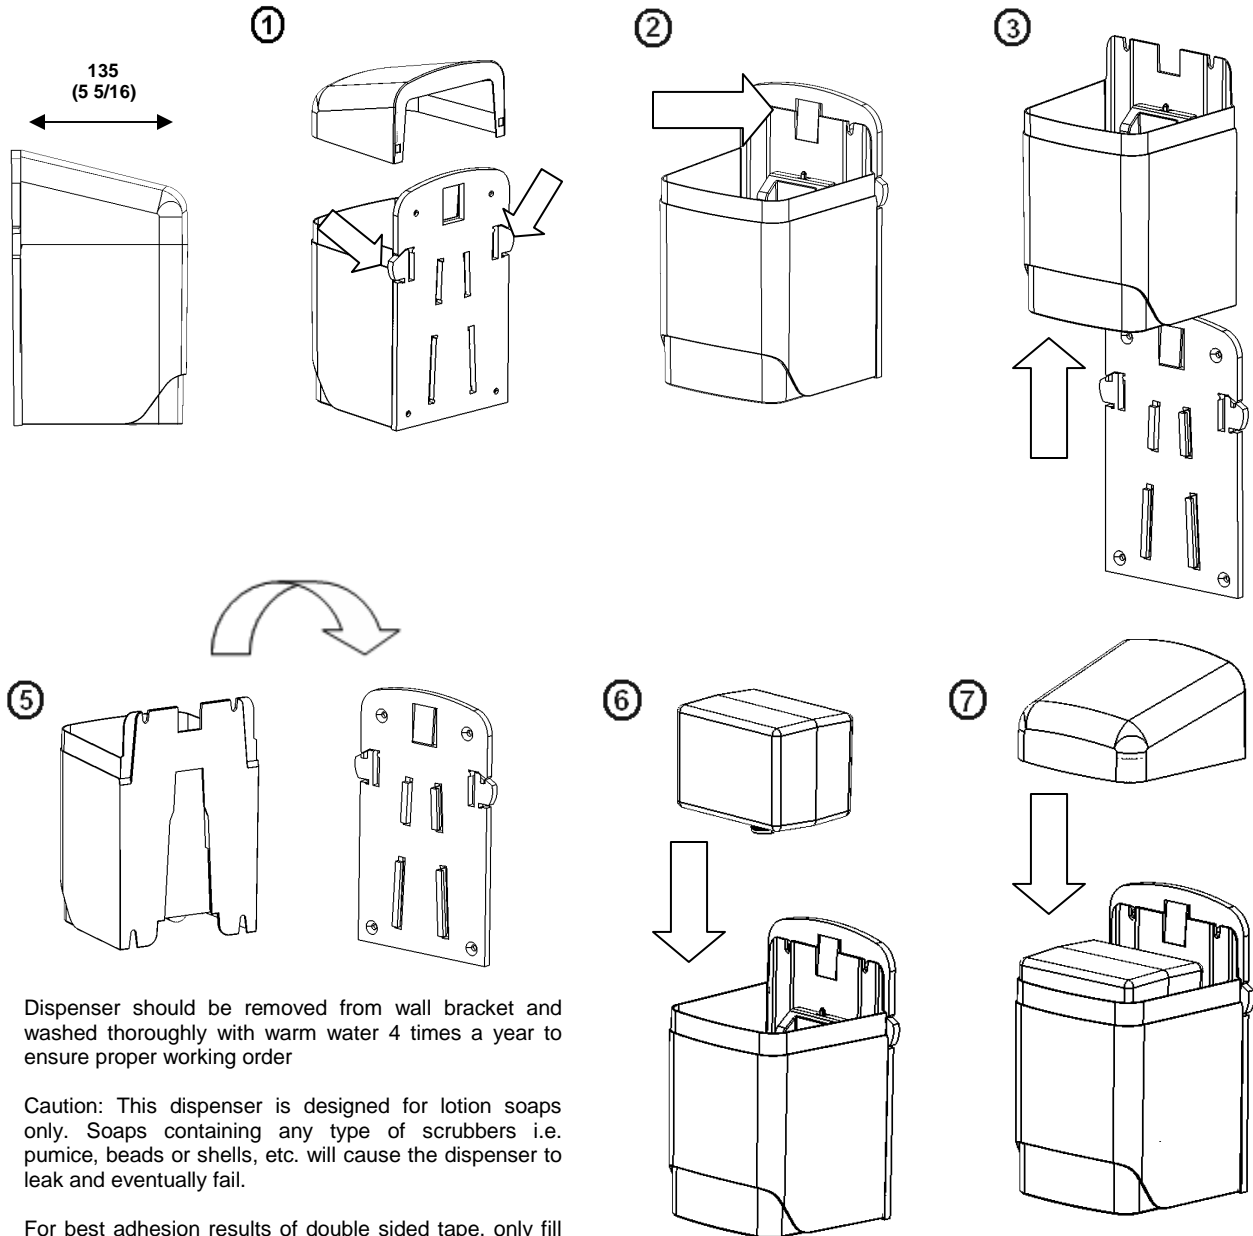

Universal soap dispenser

Distributeur de savon

Dosificador de jabón

dim. mm
(dim. in)

Dispenser should be removed from wall bracket and washed thoroughly with warm water 4 times a year to ensure proper working order

Caution: This dispenser is designed for lotion soaps only. Soaps containing any type of scrubbers i.e. pumice, beads or shells, etc. will cause the dispenser to leak and eventually fail.

For best adhesion results of double sided tape, only fill the reservoir 1/4 full for the first 24 hours