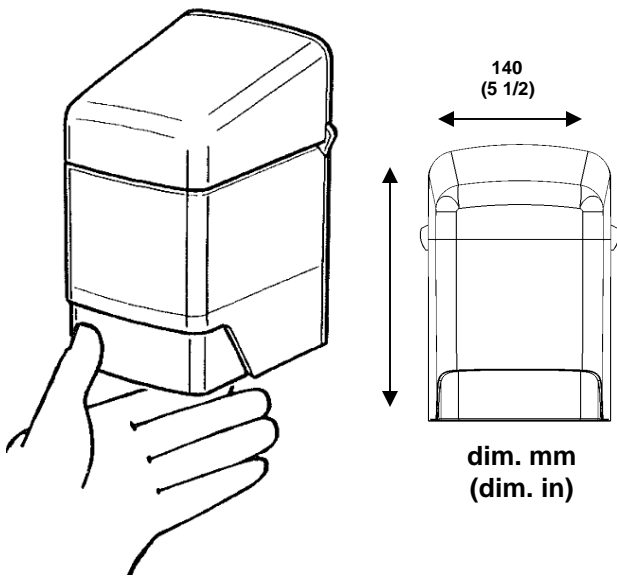

Universal soap dispenser

Distributeur de savon

Dosificador de jabón

dim. mm
(dim. in)

Dispenser should be removed from wall bracket and washed thoroughly with warm water 4 times a year to ensure proper working order

Caution: This dispenser is designed for lotion soaps only. Soaps containing any type of scrubbers i.e. pumice, beads or shells, etc. will cause the dispenser to leak and eventually fail.

For best adhesion results of double sided tape, only fill the reservoir 1/4 full for the first 24 hours